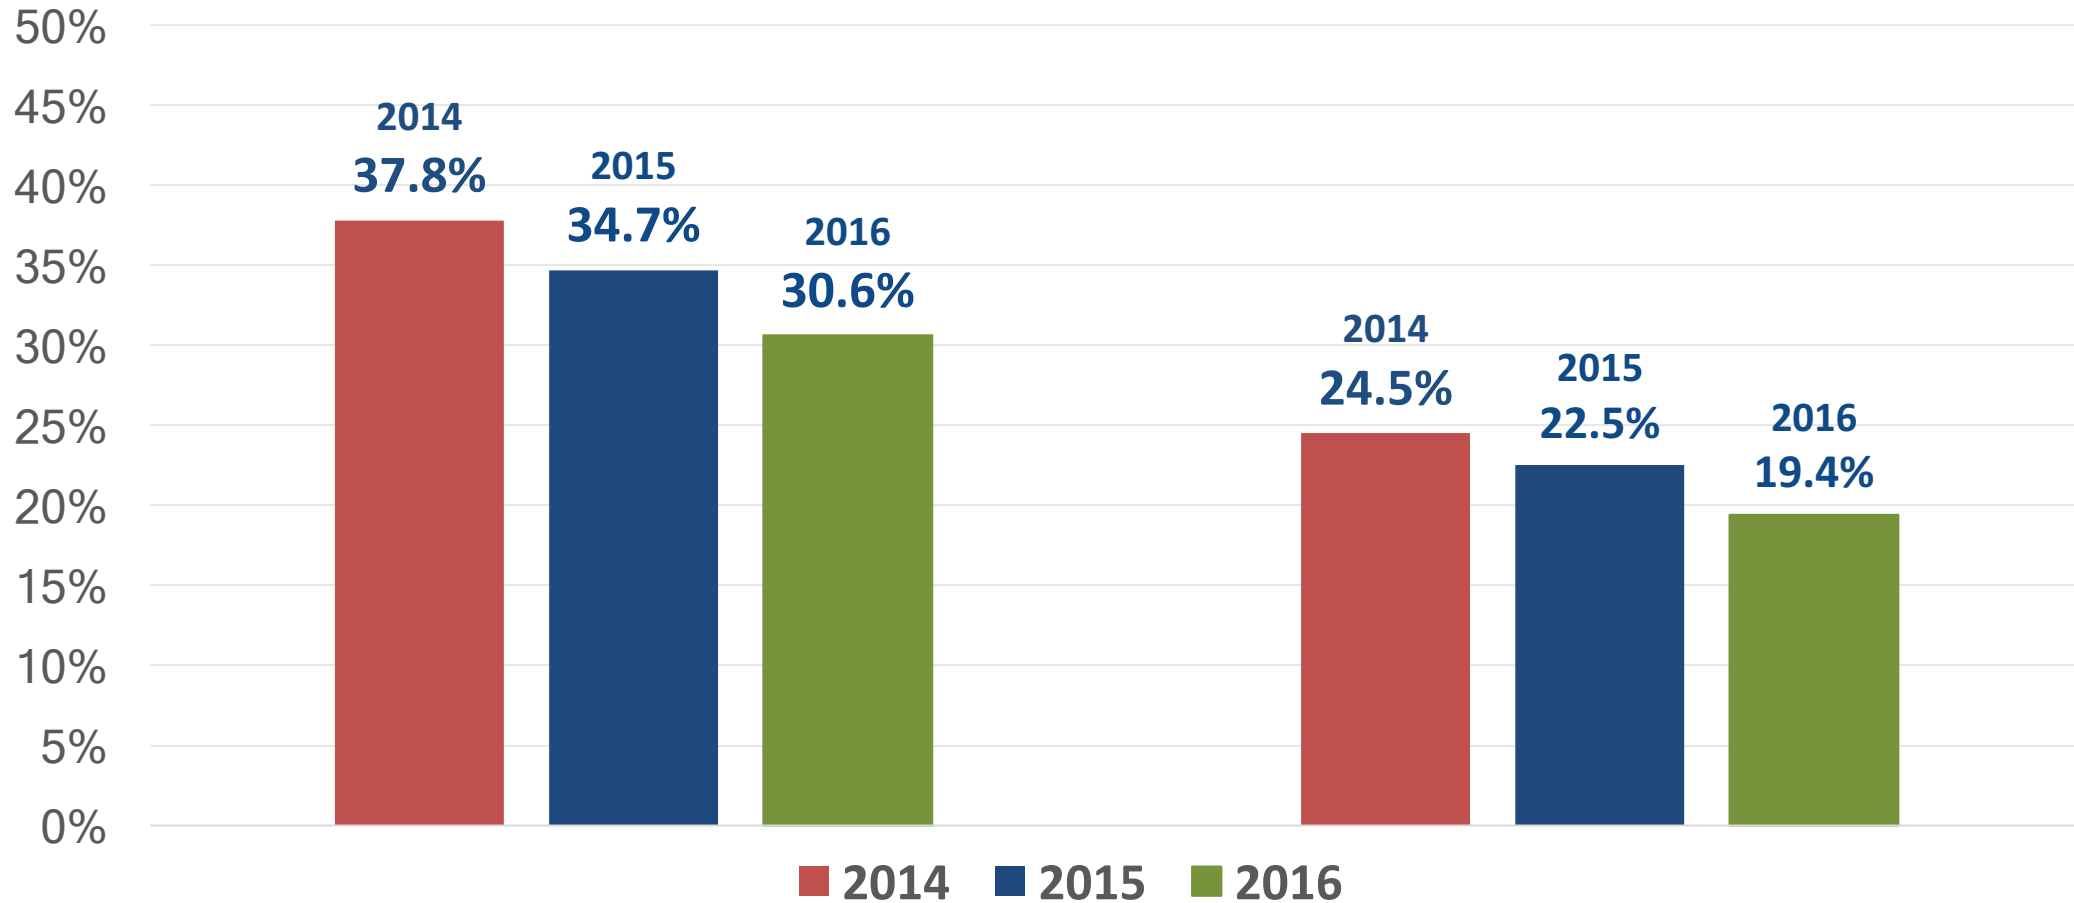

GROW SOUTH: SOUTHERN DALLAS TAX BASE RISING

TAXABLE PROPERTY VALUES

25.3%
Rate of growth in
Southern Dallas

PROGRESS ON POVERTY

Child Poverty Rate

Total Population

DALLAS COUNTY POSTSECONDARY ATTAINMENT, 2016

EDUCATION: PROGRESS ON MULTIPLE FRONTS IN DALLAS ISD

Pre-K Enrollment Growing

- **23% Increase of 4-Year Olds Enrolling Since 2013**
- **Over 12,200 Students Enrolled for First time in Dallas ISD History**