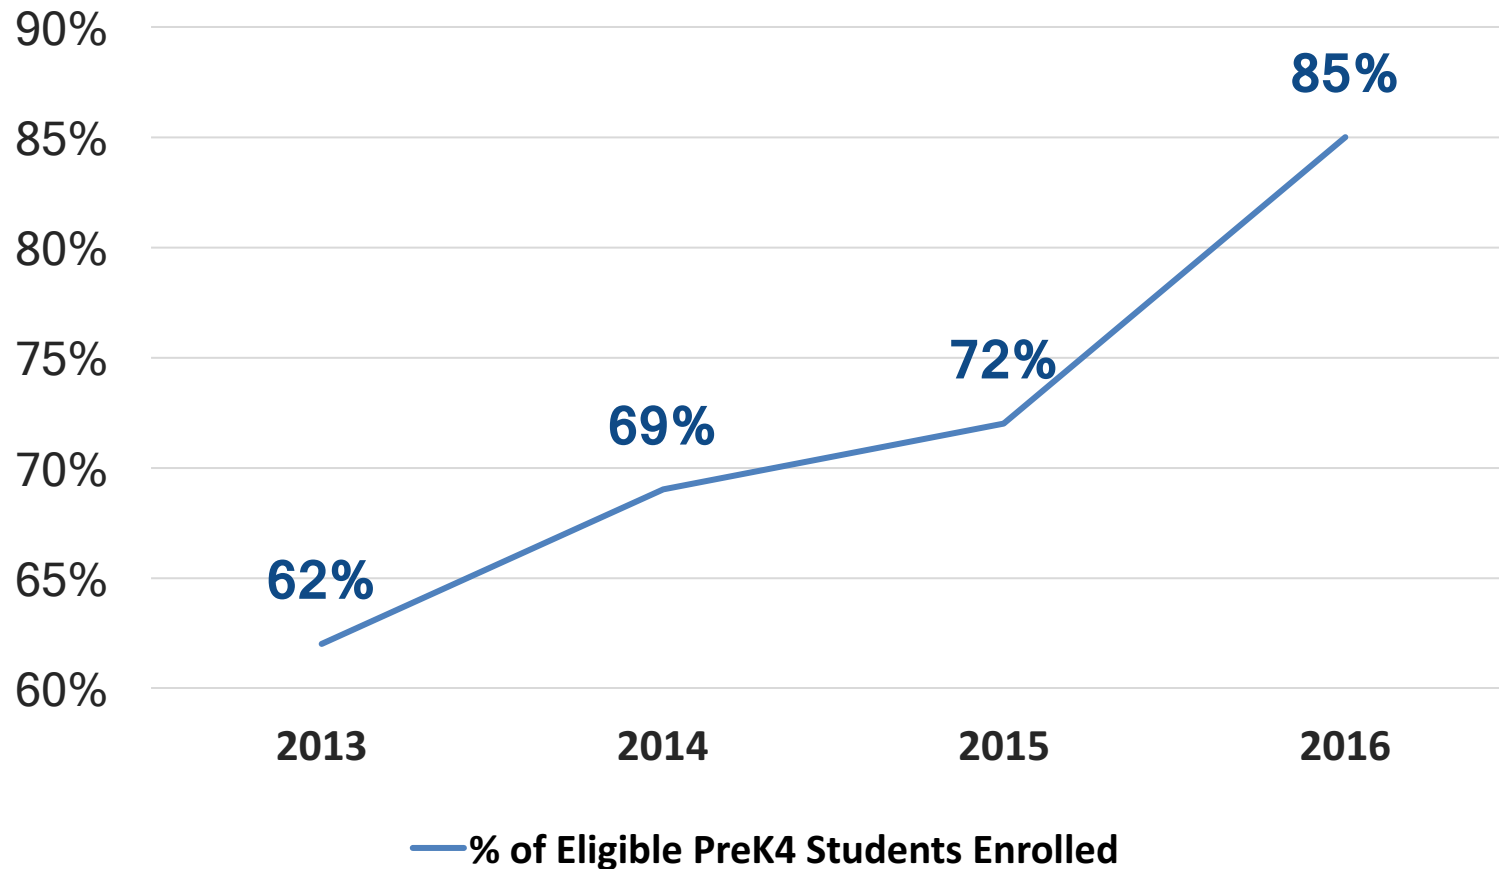

GROW SOUTH: SOUTHERN DALLAS TAX BASE RISING

TAXABLE PROPERTY VALUES

25.3%
Rate of growth in
Southern Dallas

PROGRESS ON POVERTY

Child Poverty Rate

Total Population

DALLAS COUNTY POSTSECONDARY ATTAINMENT, 2016

EDUCATION: PROGRESS ON MULTIPLE FRONTS IN DALLAS ISD

Pre-K Enrollment Growing

- **23% Increase of 4-Year Olds Enrolling Since 2013**
- **Over 12,200 Students Enrolled for First time in Dallas ISD History**