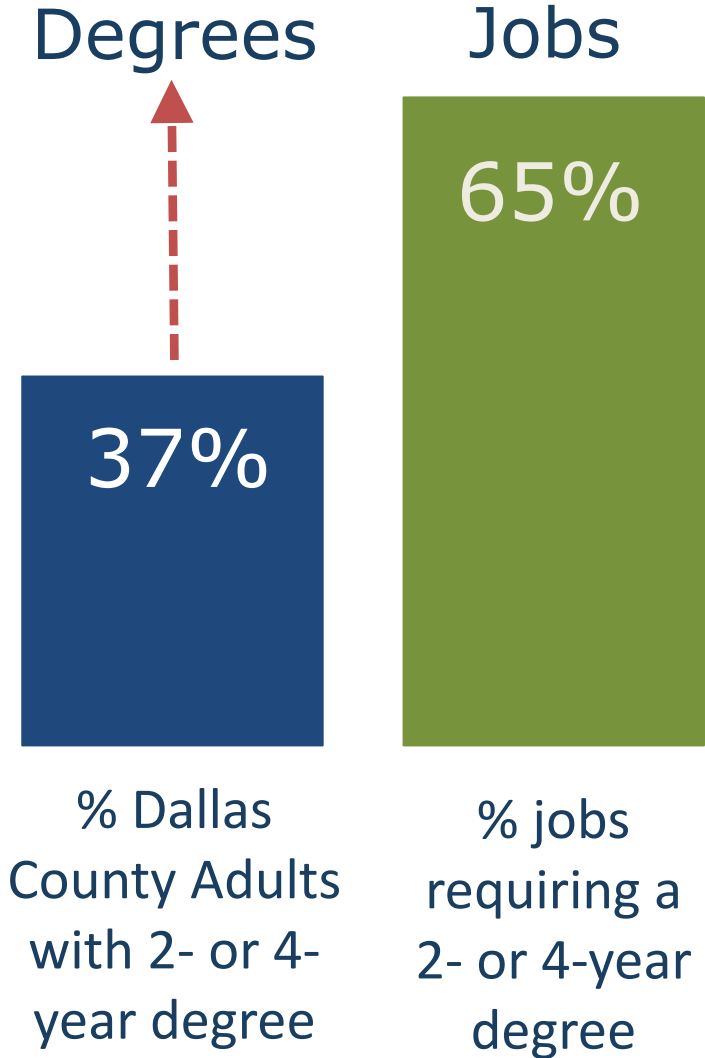

GROW SOUTH: SOUTHERN DALLAS TAX BASE RISING

TAXABLE PROPERTY VALUES

25.3%
Rate of growth in
Southern Dallas

PROGRESS ON POVERTY

Child Poverty Rate

Total Population

DALLAS COUNTY POSTSECONDARY ATTAINMENT, 2016

EDUCATION: PROGRESS ON MULTIPLE FRONTS IN DALLAS ISD

Pre-K Enrollment Growing

- **23% Increase of 4-Year Olds Enrolling Since 2013**
- **Over 12,200 Students Enrolled for First time in Dallas ISD History**